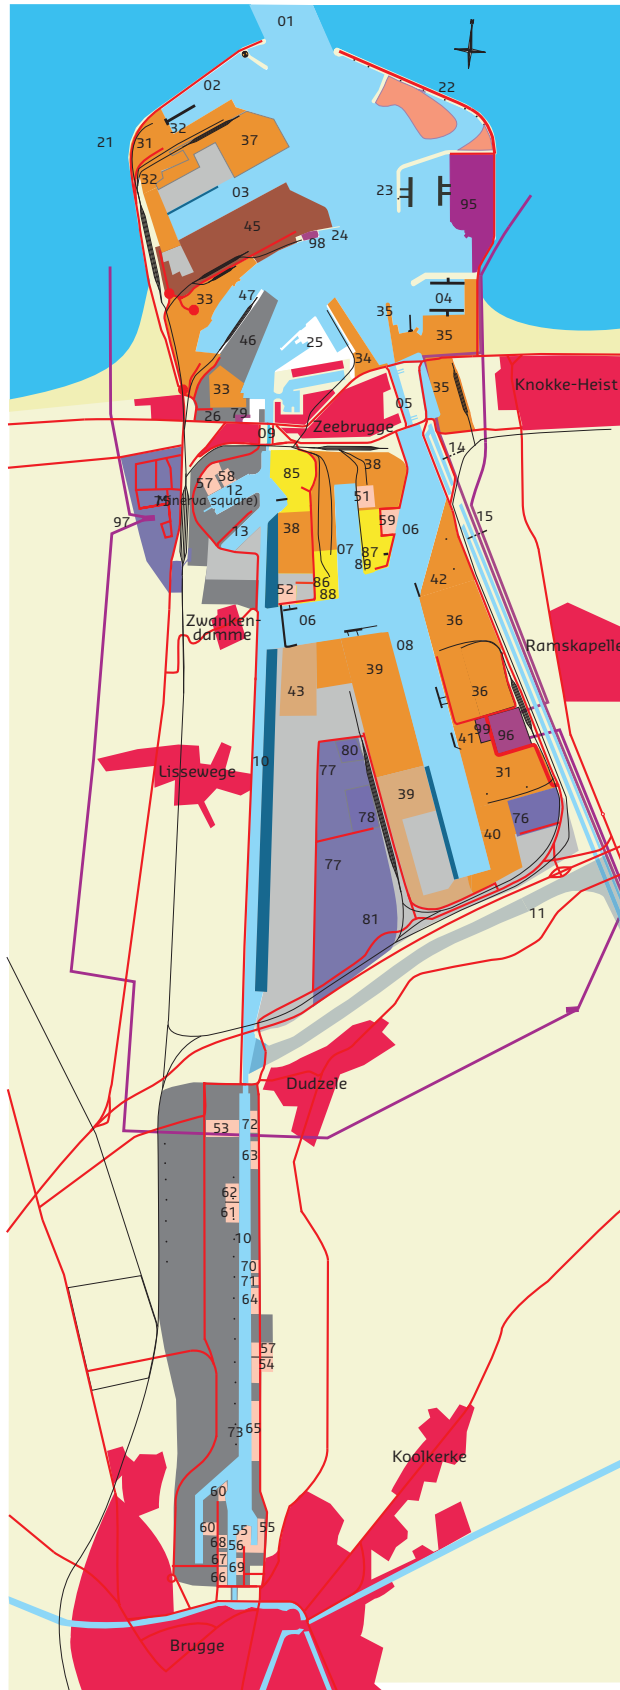

CONTAINER HANDLING

- 45 CSP Zeebrugge Terminal
- 46 Deepsea Terminal
- 47 Railway track treatment zone

BREAKBULK HANDLING

- 51 International Car Operators
- 52 United Molasses/Tameco
- 53 Nieuwpoortse Handelsmaatschappij
- 54 Alzagri
- 55 Seaport Shipping & Trading
- 56 Groep Depré Storage & Handling
- 57 Sagrex
- 58 Borlix
- 59 Baggerwerken Decloedt (DEME)
- 60 Demaecker & Van Haecke (DMVH)
- 61 Diamur
- 62 Geldof
- 63 Marpos
- 64 Oil Tank Terminal
- 65 Galloo
- 66 Tomar
- 67 Total Belgium
- 68 Klasmann Dellmann
- 69 Groep Depré Storage & Handling
- 70 Despieghelaere
- 71 Vematrans
- 72 Biopower Storage
- 73 Verhelst - Agri

DISTRIBUTION

- 75 Transportzone Zeebrugge (TTZ)
- 76 Bridgestone Logistics Europe
- 77 Maritime Logistic Zone (MLZ)
- 78 Seabridge Logistics
- 79 Delta Transport
- 80 NDQ
- 81 Lintang

EUROPEAN FOOD CENTER

- 85 Vlaamse Visveiling/ZFL
- 86 Tropicana
- 87 B.N.F.W. Fruitterminal (Sea-Invest)
- 88 Flanders Cold Center (Sea-Invest)
- 89 Fruitterminal (Sea-Invest)

GAS

- 95 L.N.G. terminal (Fluxys)
- 96 Zeepipe-terminal (Gassco)
- 97 Interconnector-terminal (Interconnector Baczee)
- 98 Regasification installation (Hoppe services)
- 99 Nitrogen plant (Fluxys)

Planned Port Area

Port Area

Existing waterways or docks

Waterways or docks planned or under construction

Residential areas

Roads

Railways

Natural gas pipeline

Stern Island

Wind turbines

Radar tower

Roro installations